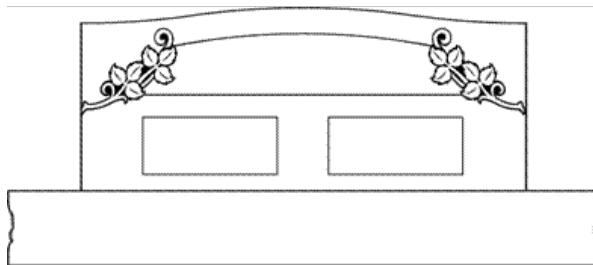

CS36-Cross with Sunburst

CS36-Wheat

CS36-Panel with Leaves

CS36-Doves

CS36-Hearts with Roses

CS36-Cross, Roses and Scroll

1-800-882-6293 | Finkemon@sbcglobal.net | www.FinkeMonument.com

Hours of Operation: Monday-Friday 9am-4:30pm | After Hours by appointment only.