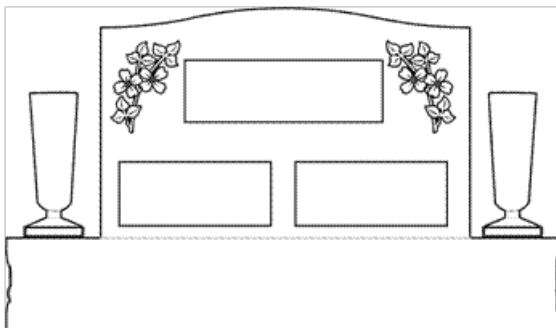

CS24-Fish

CS24-Banner

CS24-Horses

CS24-Long Stem Roses

CS24-Dogwood

CS24-Oak Leaves

1-800-882-6293 | Finkemon@sbcglobal.net www.FinkeMonument.com

Hours of Operation: Monday-Friday 9am-4:30pm | After Hours by appointment only.