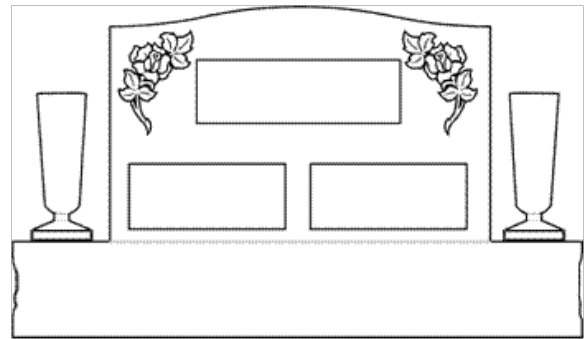

CS24-Angel

CS24-Cross

CS24-Hearts with Roses

CS24-Single Rose

CS24-Slanted Cross

CS24-Daisies

1-800-882-6293 | Finkemon@sbcglobal.net www.FinkeMonument.com

Hours of Operation: Monday-Friday 9am-4:30pm | After Hours by appointment only.