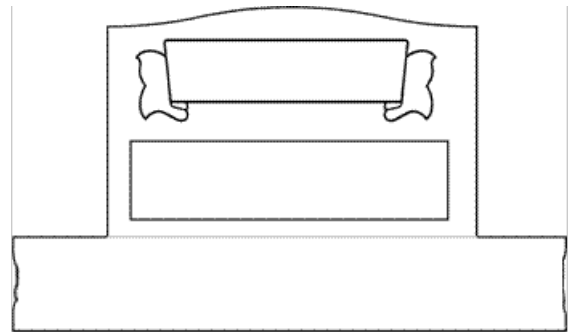

CS24-Banner