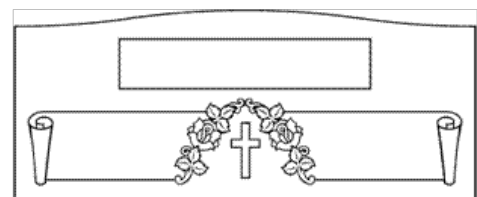

CS36-Cross with Sunburst

CS36-Wheat

CS36-Panel with Leaves

CS36-Doves

CS36-Hearts with Roses

CS36-Cross, Roses and Scroll

1-800-882-6293 | Finkemon@sbcglobal.net | www.FinkeMonument.com

Hours of Operation: Monday-Friday 9am-4:30pm | After Hours by appointment only.