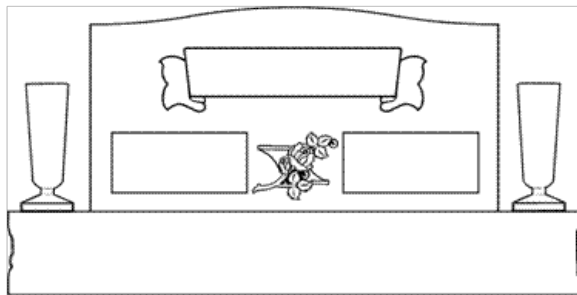

CS30-Deer and Hummingbird

CS30-Flowers on Scroll

CS30-Banner

CS30-Morning Glories

CS30-Tulips

CS30-Hammer and Saw

1-800-882-6293 | Finkemon@sbcglobal.net | www.FinkeMonument.com

Hours of Operation: Monday-Friday 9am-4:30pm | After Hours by appointment only.