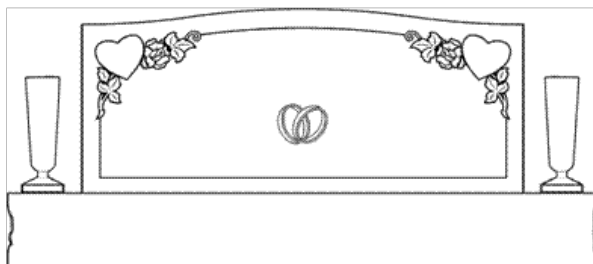

CS36-Cross with Sunburst

CS36-Wheat

CS36-Panel with Leaves

CS36-Doves

CS36-Hearts with Roses

CS36-Cross, Roses and Scroll

1-800-882-6293 | Finkemon@sbcglobal.net | www.FinkeMonument.com

Hours of Operation: Monday-Friday 9am-4:30pm | After Hours by appointment only.