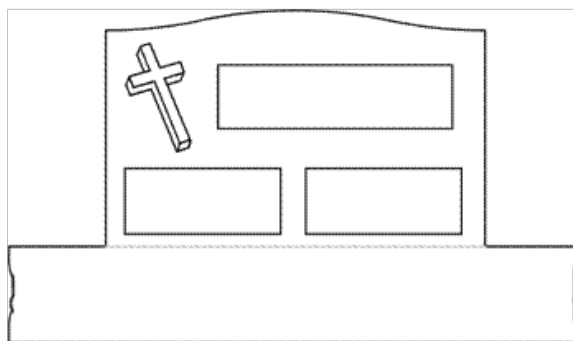

CS24-Angel

CS24-Cross

CS24-Hearts with Roses

CS24-Single Rose

CS24-Slanted Cross

CS24-Daisies

1-800-882-6293 | Finkemon@sbcglobal.net www.FinkeMonument.com

Hours of Operation: Monday-Friday 9am-4:30pm | After Hours by appointment only.