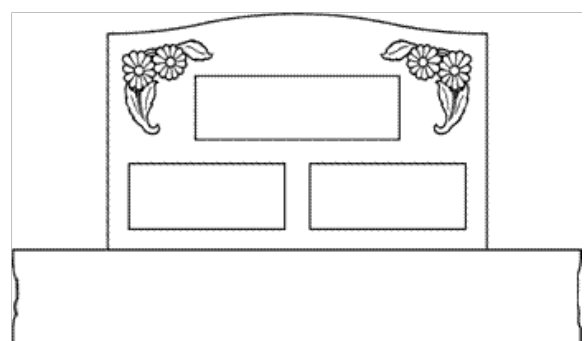

CS24-Angel

CS24-Cross

CS24-Hearts with Roses

CS24-Single Rose

CS24-Slanted Cross

CS24-Daisies

1-800-882-6293 | Finkemon@sbcglobal.net www.FinkeMonument.com

Hours of Operation: Monday-Friday 9am-4:30pm | After Hours by appointment only.