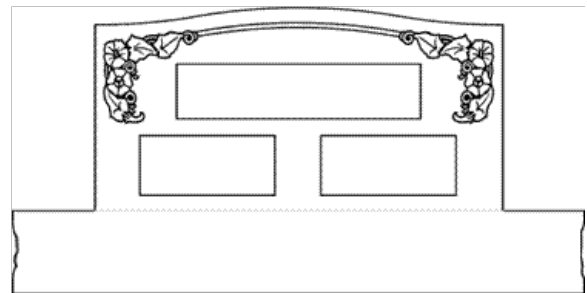

CS30-Deer and Hummingbird

CS30-Flowers on Scroll

CS30-Banner

CS30-Morning Glories

CS30-Tulips

CS30-Hammer and Saw

1-800-882-6293 | Finkemon@sbcglobal.net | www.FinkeMonument.com

Hours of Operation: Monday-Friday 9am-4:30pm | After Hours by appointment only.