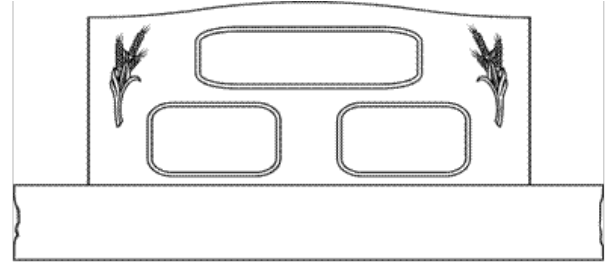

CS36-Cross with Sunburst

CS36-Wheat

CS36-Panel with Leaves

CS36-Doves

CS36-Hearts with Roses

CS36-Cross, Roses and Scroll

1-800-882-6293 | Finkemon@sbcglobal.net | www.FinkeMonument.com

Hours of Operation: Monday-Friday 9am-4:30pm | After Hours by appointment only.