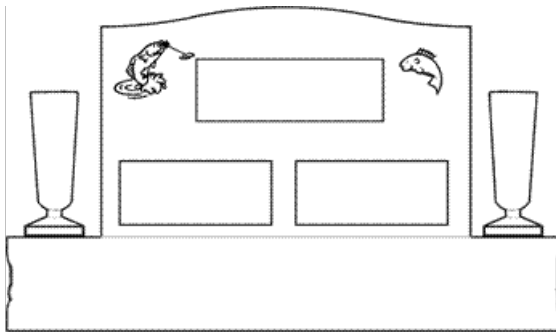

Finke Monument

1508 Business Hwy 54 West, Bowling Green MO 63334

1-800-882-6293 | Finkemon@sbcglobal.net

Hours of Operation: Monday-Friday 9am-4:30pm | After Hours by appointment only. | www.FinkeMonument.com

CS24-Fish