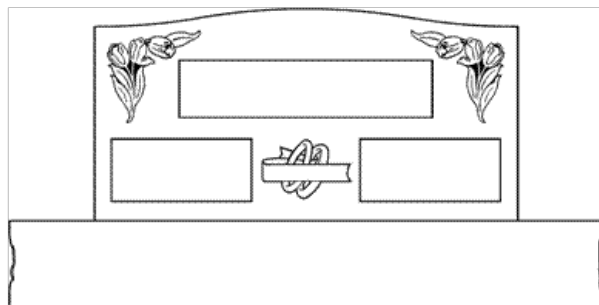

CS30-Deer and Hummingbird

CS30-Flowers on Scroll

CS30-Banner

CS30-Morning Glories

CS30-Tulips

CS30-Hammer and Saw

1-800-882-6293 | Finkemon@sbcglobal.net | www.FinkeMonument.com

Hours of Operation: Monday-Friday 9am-4:30pm | After Hours by appointment only.