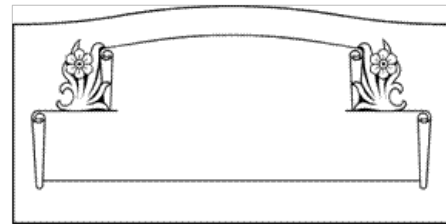

CS30-Deer and Hummingbird

CS30-Flowers on Scroll

CS30-Banner

CS30-Morning Glories

CS30-Tulips

CS30-Hammer and Saw

1-800-882-6293 | Finkemon@sbcglobal.net | www.FinkeMonument.com

Hours of Operation: Monday-Friday 9am-4:30pm | After Hours by appointment only.