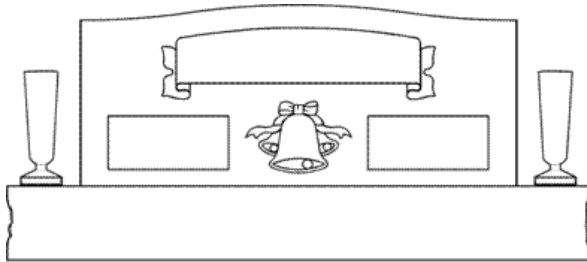

Finke Monument

1508 Business Hwy 54 West, Bowling Green MO 63334

1-800-882-6293 | Finkemon@sbcglobal.net

Hours of Operation: Monday-Friday 9am-4:30pm | After Hours by appointment only. | www.FinkeMonument.com

CS36-Banner