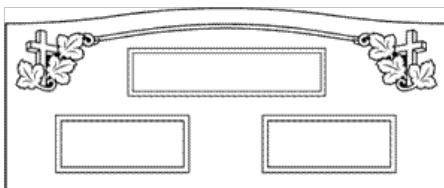

CS36-Banner

CS36-Dogwood, Heart and Scroll

CS36-Birds

CS36-Ivy

CS36-Cross with Leaves

CS36-Cowboy

1-800-882-6293 | Finkemon@sbcglobal.net www.FinkeMonument.com

Hours of Operation: Monday-Friday 9am-4:30pm | After Hours by appointment only.