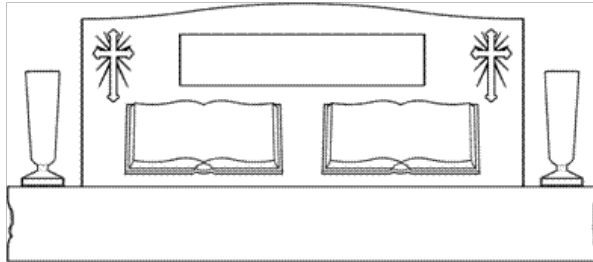

Finke Monument

1508 Business Hwy 54 West, Bowling Green MO 63334

1-800-882-6293 | Finkemon@sbcglobal.net

Hours of Operation: Monday-Friday 9am-4:30pm | After Hours by appointment only. | www.FinkeMonument.com

CS36-Cross with Sunburst