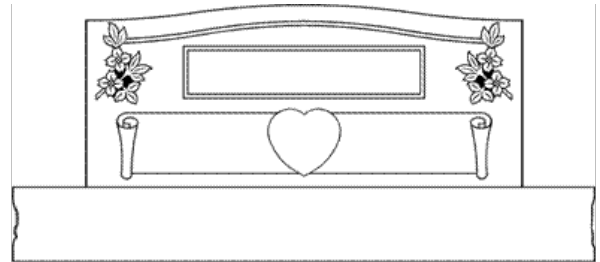

CS36-Dogwood, Heart and Scroll