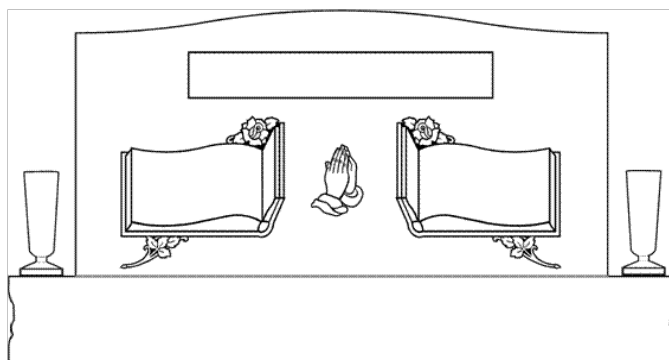

C36-Bibles and Dogwood

C36-Evening Primrose

C36-Deer Scene

C36-Squirrels

C48-Books with Roses

C48-Church

1-800-882-6293 | Finkemon@sbcglobal.net [www.FinkeMonument.com](http://www.FinkeMonument.com)

Hours of Operation: Monday-Friday 9am-4:30pm | After Hours by appointment only.