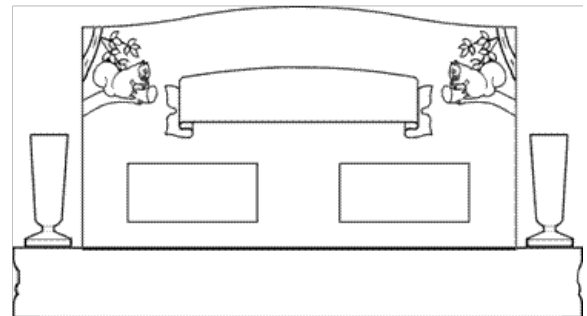

C36-Bibles and Dogwood

C36-Evening Primrose

C36-Deer Scene

C36-Squirrels

C48-Books with Roses

C48-Church

1-800-882-6293 | Finkemon@sbcglobal.net [www.FinkeMonument.com](http://www.FinkeMonument.com)

Hours of Operation: Monday-Friday 9am-4:30pm | After Hours by appointment only.