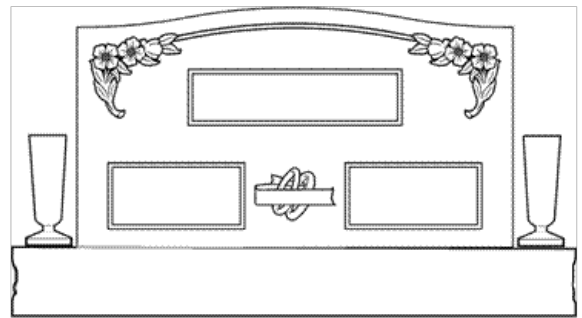

C36-Bibles and Dogwood

C36-Evening Primrose

C36-Deer Scene

C36-Squirrels

C48-Books with Roses

C48-Church

1-800-882-6293 | Finkemon@sbcglobal.net [www.FinkeMonument.com](http://www.FinkeMonument.com)

Hours of Operation: Monday-Friday 9am-4:30pm | After Hours by appointment only.