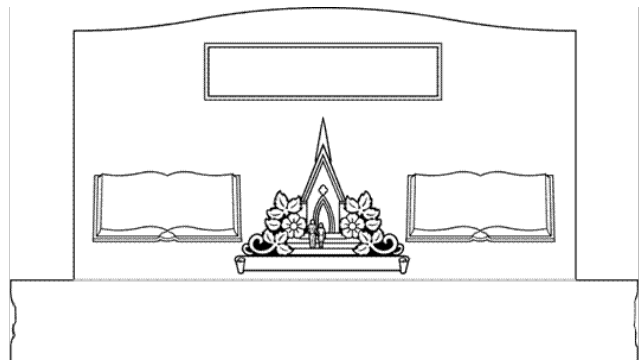

C36-Bibles and Dogwood

C36-Evening Primrose

C36-Deer Scene

C36-Squirrels

C48-Books with Roses

C48-Church

1-800-882-6293 | Finkemon@sbcglobal.net [www.FinkeMonument.com](http://www.FinkeMonument.com)

Hours of Operation: Monday-Friday 9am-4:30pm | After Hours by appointment only.