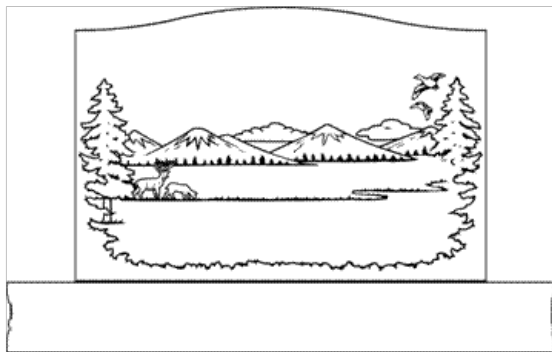

C36-Bibles and Dogwood

C36-Evening Primrose

C36-Deer Scene

C36-Squirrels

C48-Books with Roses

C48-Church

1-800-882-6293 | Finkemon@sbcglobal.net [www.FinkeMonument.com](http://www.FinkeMonument.com)

Hours of Operation: Monday-Friday 9am-4:30pm | After Hours by appointment only.